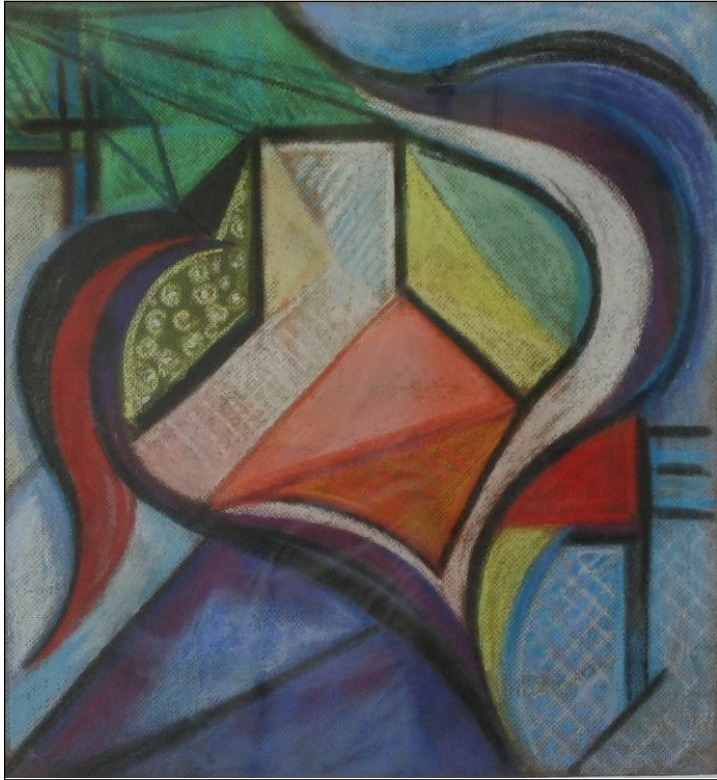

Comments:

Artist: EDWARD WOLFE

Title: Abstract

Not signed and dated:

Media: Oil on board

Size: 59.5 x 24

Framed

Comments: