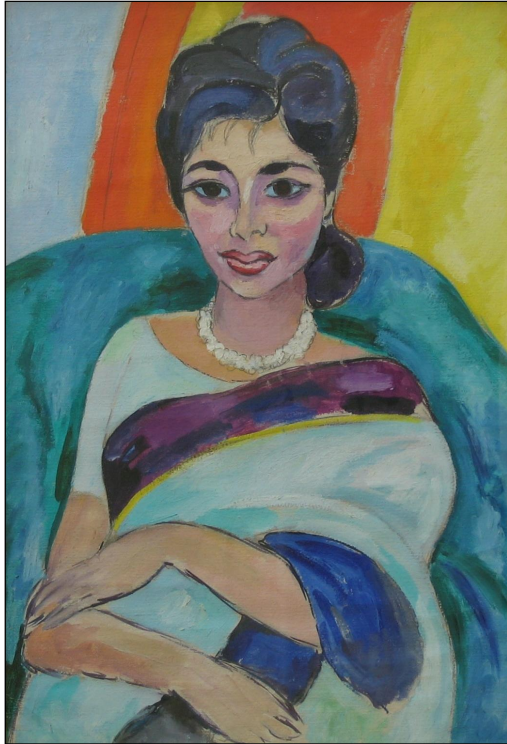

Signed to back

Media: Oil on canvas

Size: 65 x 40

Framed

Comments:

Artist: EDWARD WOLFE

Title: Abstract

Signed to back, 1940's

Media: Oil on board

Size: 56 x 31

Framed

Comments:

Artist: EDWARD WOLFE

Title: The Maharaga's daughter

Not signed, dated 1956

Media: Oil on board

Size: 51 x 74

Framed

Comments:

Artist: EDWARD WOLFE

Title: Ischian Salior

Not signed but dated 1946

Media: Oil on board

Size: 49 x 39