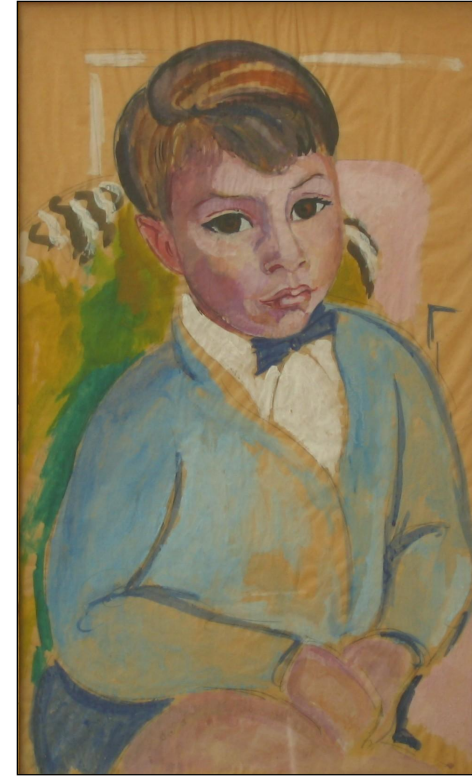

Artist: EDWARD WOLFE

Title: Young boy

Not signed or dated

Media: Watercolour on brown paper

Size: 32 x 54

Framed

Comments: