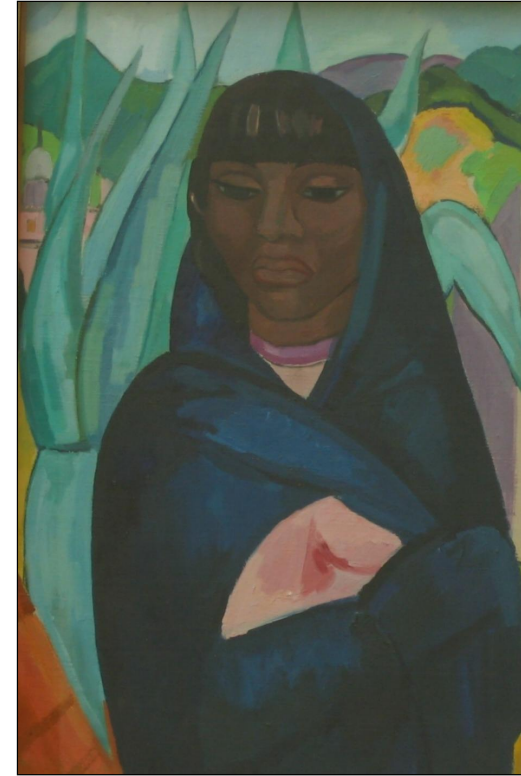

Artist: EDWARD WOLFE

Title: Tower bridge from Rotherhithe

Signed

Media: Oil on board

Size: 49 x 39

Framed

Comments: damage bottom left needs cleaning

Artist: EDWARD WOLFE

Framed

Comments:

Artist: EDWARD WOLFE

Title: Purple Hills Wales

Signed and dated: 1960's

Media: Watercolour

Size: 48 x 33

Framed

Artist: EDWARD WOLFE

Title: Boy in blue

Not signed but dated 1954

Media: Watercolour

Size: 29 x 45

Framed

Comments: Illust. John Russell
Taylor

Artist: EDWARD WOLFE

Signed

Media: Oil on canvas

Size: 55 x 74

Framed

Comments: small spillage to mouth

Artist: EDWARD WOLFE

Title: Morrocan Poet

Not signed but dated circa 1930's