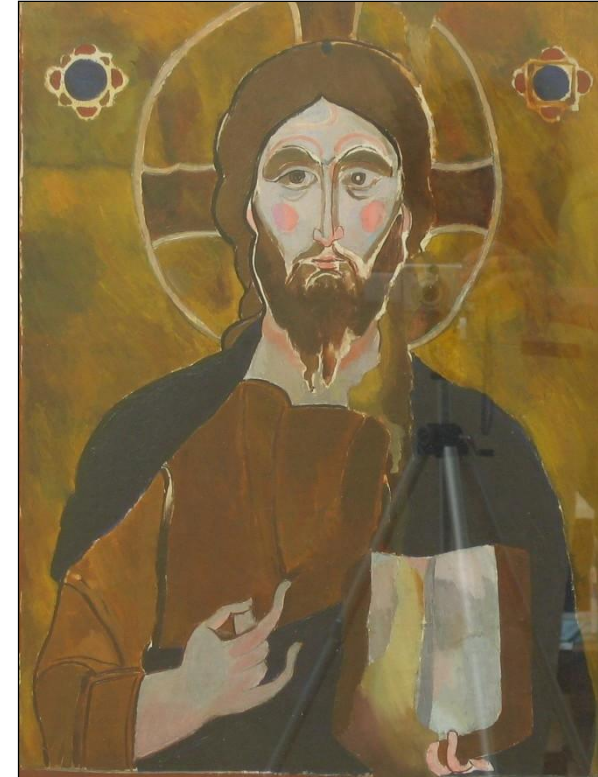

Artist: EDWARD WOLFE

Title: Jesus

Not signed

Media: Oil on canvas

Size: 40 x 53

Framed

Comments: