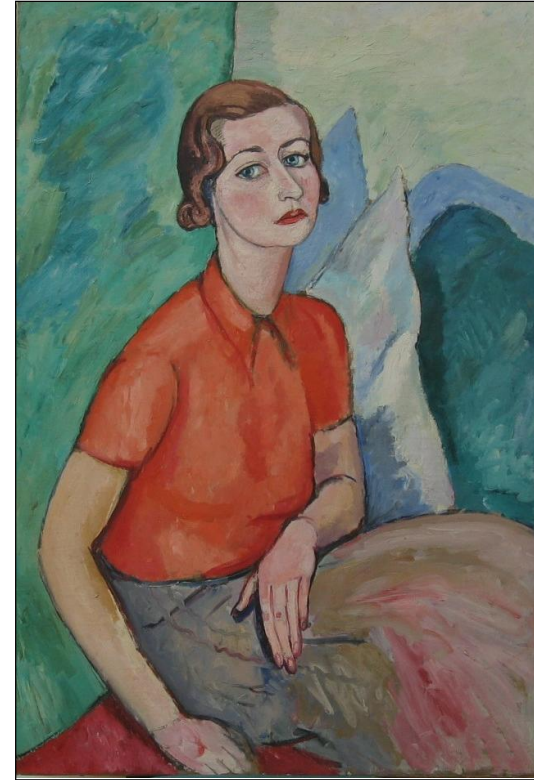

Artist: EDWARD WOLFE

Title: Portrait of young women in red sweater

Not signed

Media: Oil on canvas

Size: 72 x 105

Unframed

Comments: