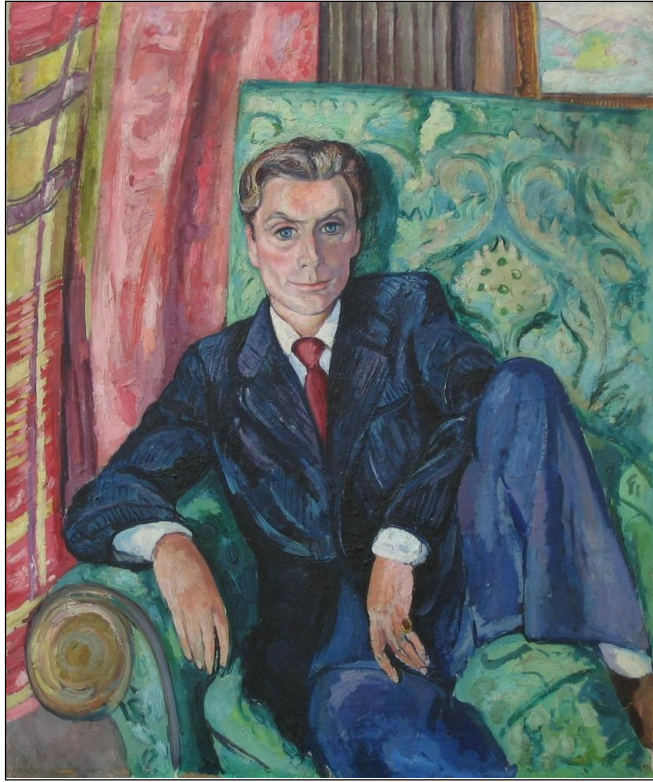

Artist: EDWARD WOLFE

Title: Dick Page Smith

Not signed but dated: 1945

Media: Oil on canvas

Size: 63 x 76

Unframed

Comments: