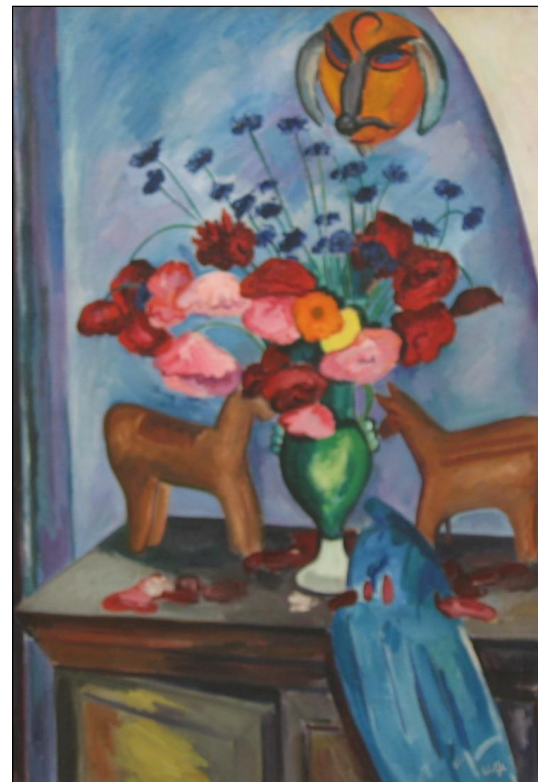

Artist: EDWARD WOLFE

Title: Dutch Salior

Signed and dated: 1942

Media: Oil on canvas

Size: 61.5 x 88

Framed

Comments:

Artist: EDWARD WOLFE