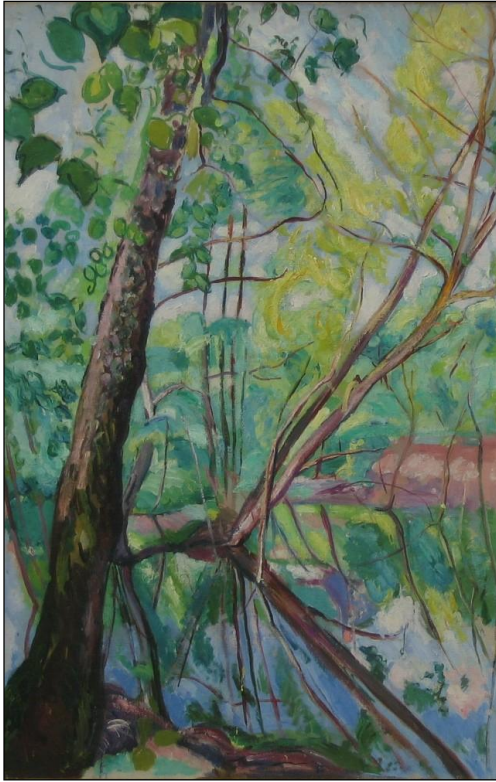

Title: Portrait of young women in red sweater

Not signed

Media: Oil on canvas

Size: 72 x 105

Unframed

Comments:

Artist: EDWARD WOLFE

Title: Chideock landscape