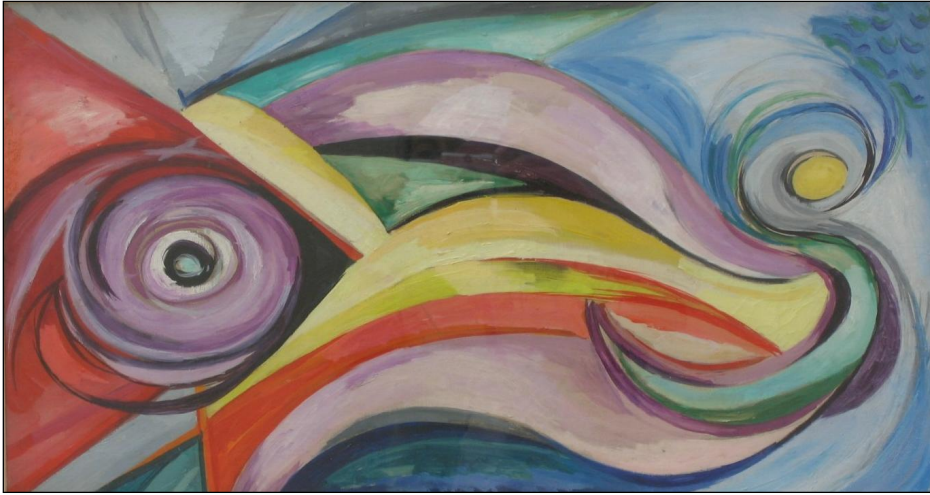

Artist: EDWARD WOLFE

Title: Abstract

Signed to back

Media: Oil on canvas

Size: 65 x 40

Framed

Comments: