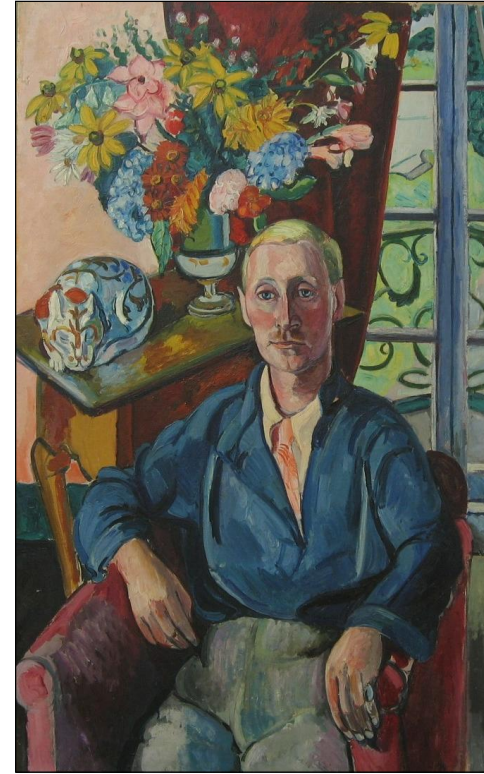

Comments: damage bottom left
needs cleaning

Artist: EDWARD WOLFE

Title: Dead pigeons

Signed and dated: 1920

Media: Oil on canvas

Size: 39 x 44.5

Framed

Comments:

Artist: EDWARD WOLFE

Title: Welsh Landscape

Signed

Media: Watercolour

Size: 78 x 56

Framed

Comments: No glass

Artist: EDWARD WOLFE

Title: Portrait of a Man

Signed

Media: Oil on canvas

Size: 76 x 120

Unframed

Comments:

Artist: EDWARD WOLFE

Title: Fez Morocco