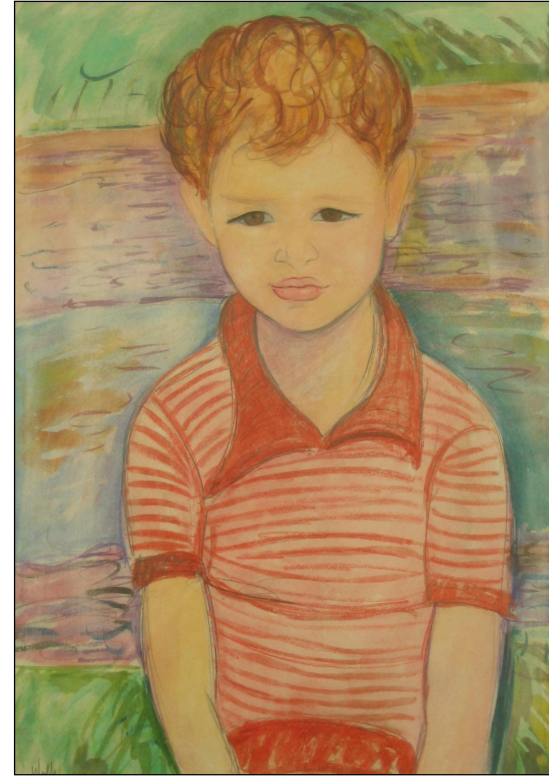

Artist: EDWARD WOLFE

Title: Portrait of young boy

Signed

Media: Watercolour & crayon

Size: 34 x 49

Framed

Comments: