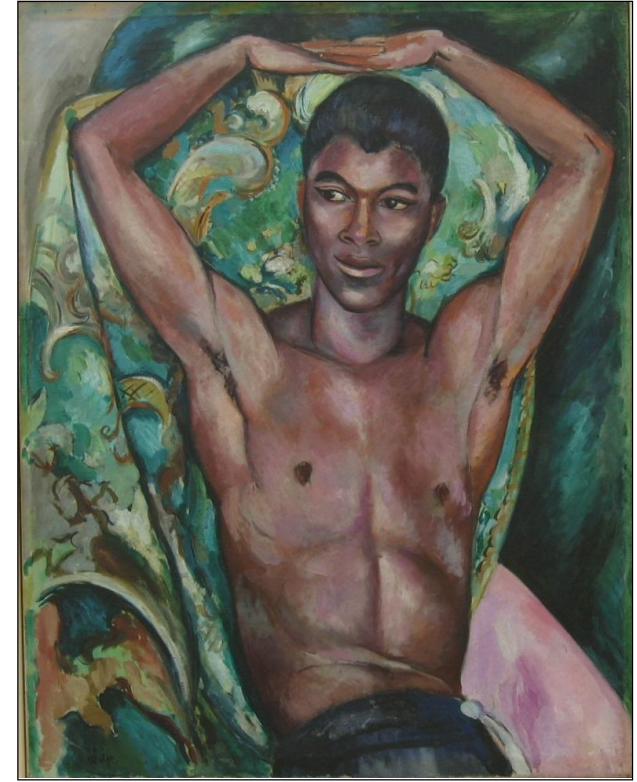

Comments: damage bottom left
needs cleaning

Artist: EDWARD WOLFE

Title: Dead pigeons

Signed and dated: 1920

Media: Oil on canvas

Size: 39 x 44.5

Framed

Comments:

Signed and dated 1930

Media: Oil on canvas

Size: 62 x 61

Framed

Comments:

Artist: EDWARD WOLFE

Title: Jesus

Not signed

Media: Oil on canvas

Size: 40 x 53

Framed

Comments:

Artist: EDWARD WOLFE

Title: Portrait of Temara Schee

Signed and dated: 1936

Media: Oil on canvas

Size: 104 x 80

Framed

Comments: relined

Artist: EDWARD WOLFE

Title: Pat Nelson

Signed and dated: 1930

Media: Oil on canvas

Size: 73 x 93.5