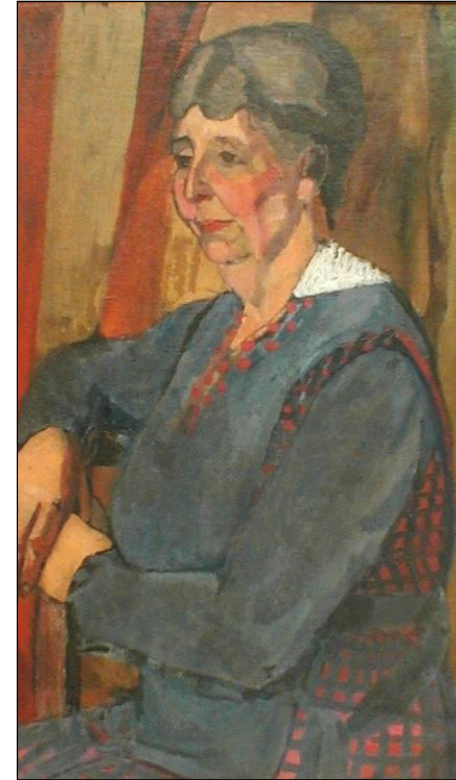

Framed

Comments:

Artist: EDWARD WOLFE

Title: Abstract

Not signed, dated 1975

Media: Oil on canvas

Size: 103 x 66

Framed

Comments:

Artist: EDWARD WOLFE

Title: Portrait of Eva Leach
housekeeper Omega workshop

Signed and dated 1918

Media: Oil on canvas

Size: 65 x 91

Framed

Comments: