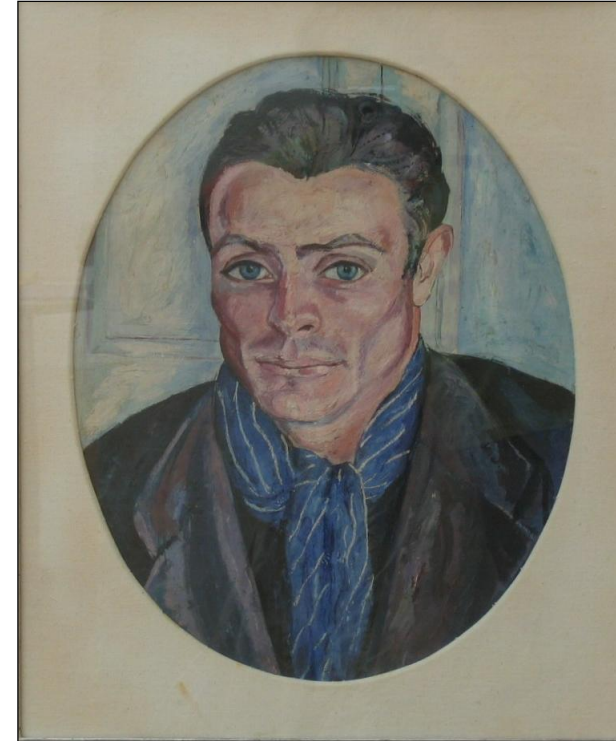

Signed to back

Media: Oil on canvas

Size: 65 x 40

Framed

Comments:

Artist: EDWARD WOLFE

Title: Abstract

Signed to back, 1940's

Media: Oil on board

Size: 56 x 31

Framed

Comments:

Artist: EDWARD WOLFE

Title: The Maharaga's daughter

Not signed, dated 1956

Media: Oil on board

Size: 51 x 74

Framed

Comments:

Artist: EDWARD WOLFE

Title: Ischian Salior

Not signed but dated 1946

Media: Oil on board

Size: 49 x 39