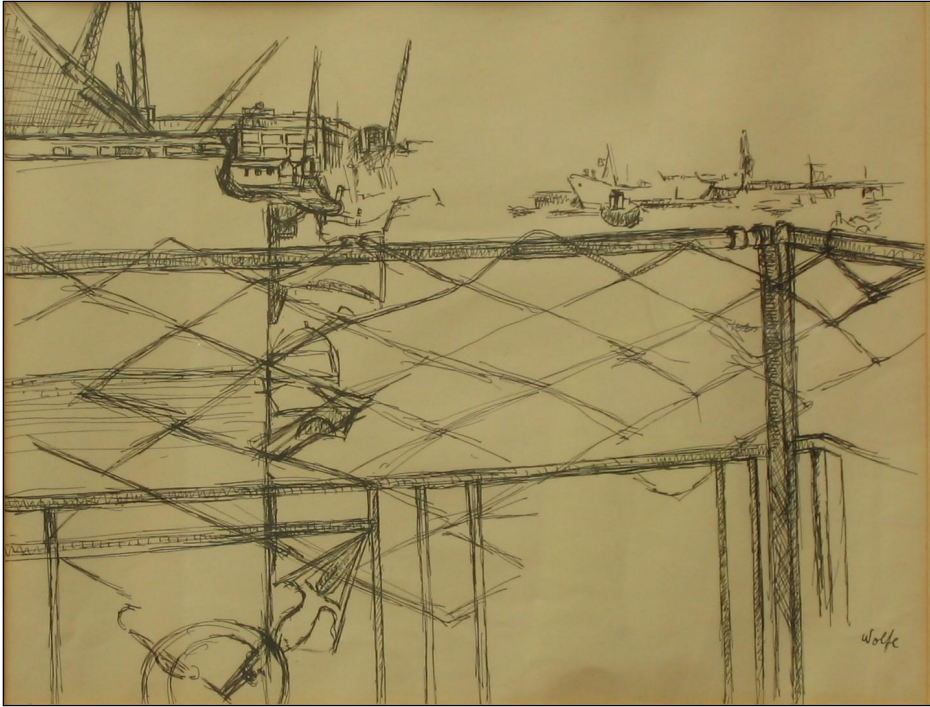

Artist: EDWARD WOLFE

Title: Rotherhithe

Signed and dated 1950

Media: Pen & ink

Size: 26 x 19.5

Framed

Comments: