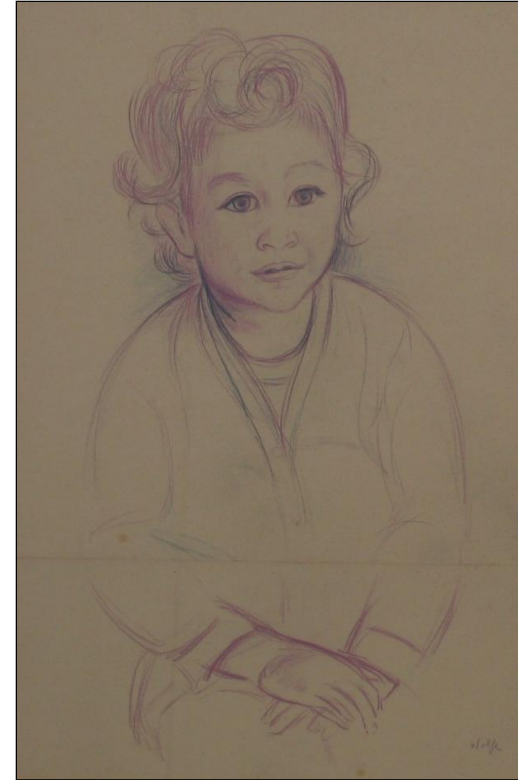

Artist: EDWARD WOLFE

Title: Lady Isobel of Villiers,
daughter of Earl of Jersey

Signed and dated: 1953

Media: Carcoal & caryon

Size: 39 x 58

Framed

Comments: