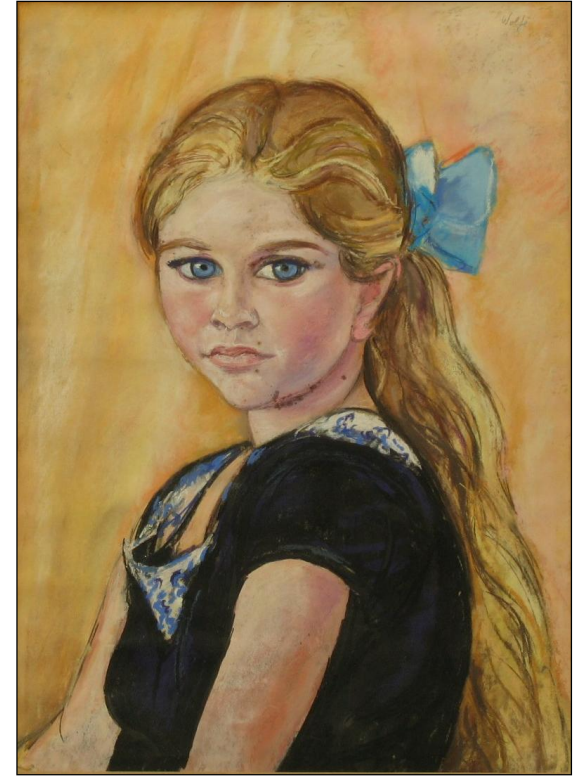

Size: 56.5 x 44

Framed

Comments: No glass

Artist: EDWARD WOLFE

Title: Young blind girl

Signed and dated 1956

Media: Pastel chalk

Size: 35 x 49