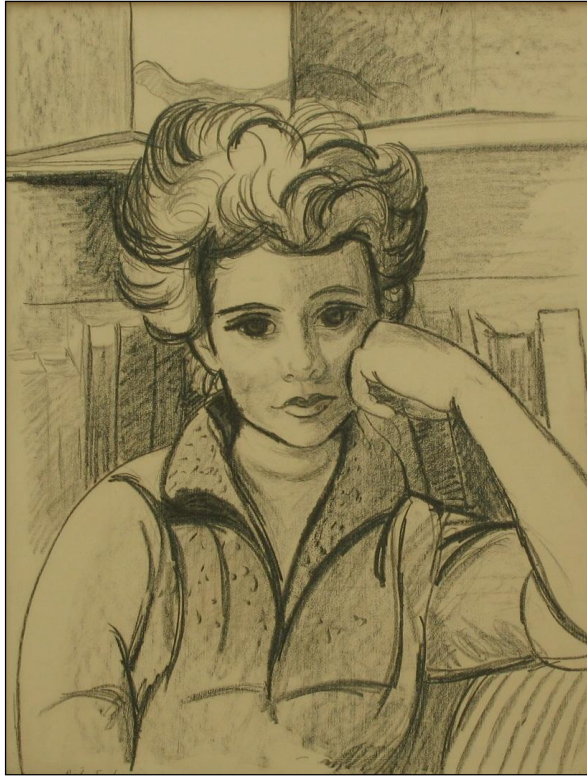

Title: Portait of a woman in brown

Signed

Media: Chalk on paper

Size: 36 x 51

Framed

Comments:

Artist: EDWARD WOLFE

Title: Suzy Burgess