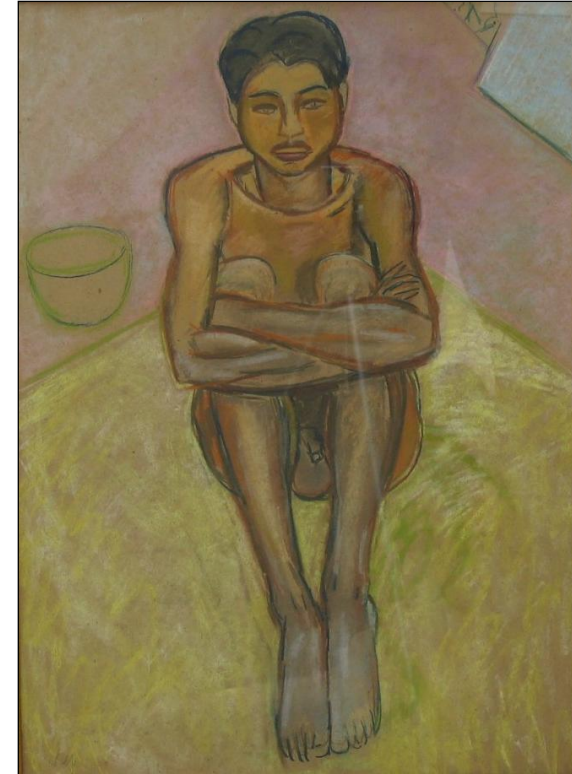

Comments:

Artist: EDWARD WOLFE

Title: Portrait of a young girl

Signed

Media: Pastel chalk

Size: 37 x 46

Framed

Comments:

Artist: EDWARD WOLFE

Title: Portrait of woman

Signed

Media: Pencil on paper

Size: 35 x 54

Framed

Comments:

Artist: EDWARD WOLFE

Title: Nude young mexican boy

Signed

Media: Pastel chalk

Size: 54 x 73

Framed

Comments:

Artist: EDWARD WOLFE

Title: Portrait of Adele