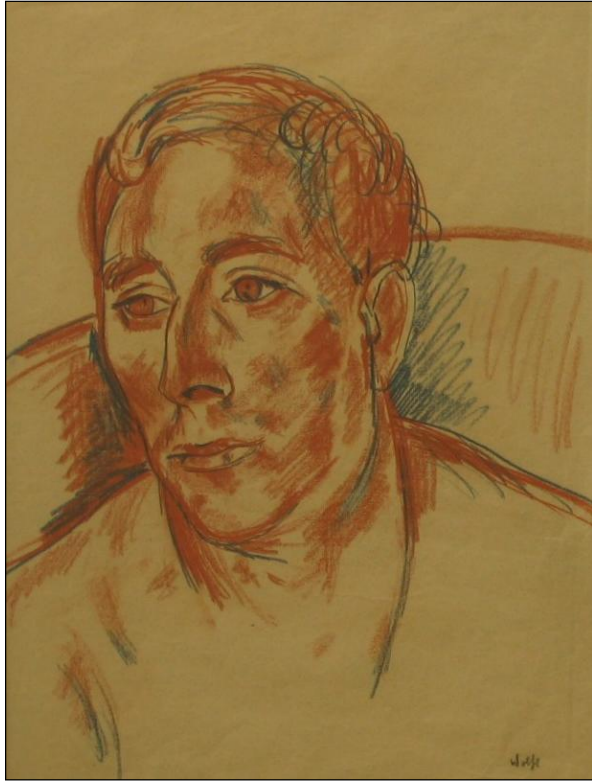

Comments:

Artist: EDWARD WOLFE

Title: Woman's head

Signed

Media: Blue crayon

Size: 41 x 56.5

Framed

Comments: