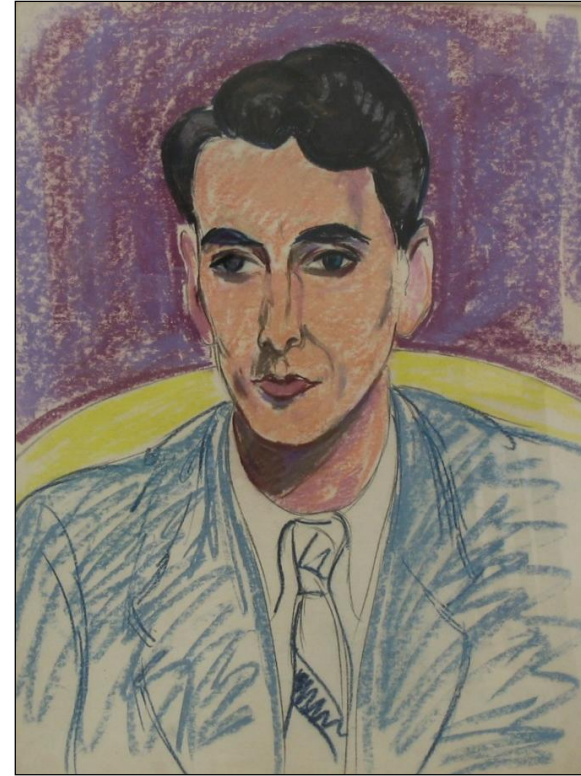

Artist: EDWARD WOLFE

Title: Portrait of a young man

Not signed

Media: Conte

Size: 41 x 55

Framed

Comments: