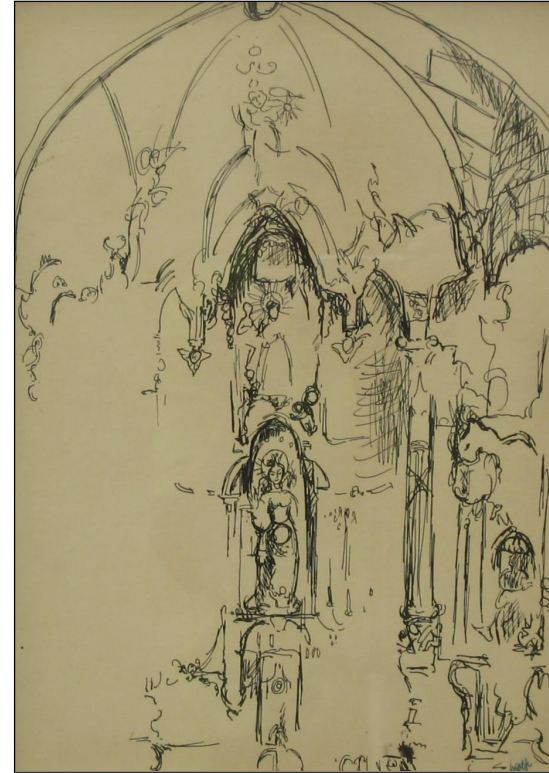

Artist: EDWARD WOLFE

Title: Interior Spanish Church

Signed and dated:1955

Media: Pen & ink

Size: 24 x 34

Framed

Comments: