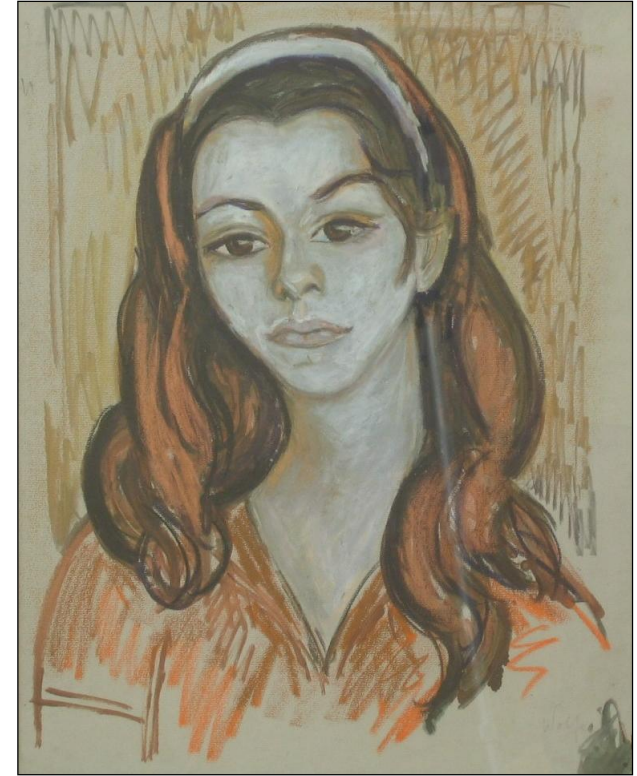

Artist: EDWARD WOLFE

Title: Portrait of a young girl

Signed

Media: Pastel chalk

Size: 37 x 46

Framed

Comments: