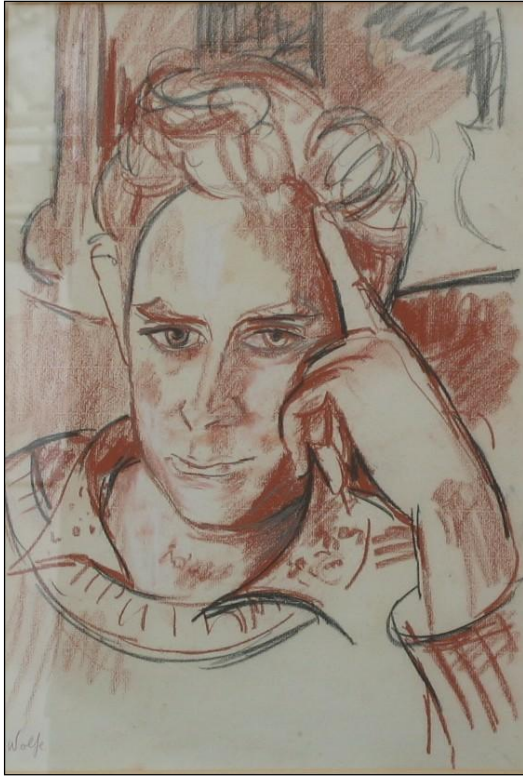

Comments:

Artist: EDWARD WOLFE

Title: Abstract

Signed

Media: Pen on paper

Size: 44 x 31

Framed

Comments: