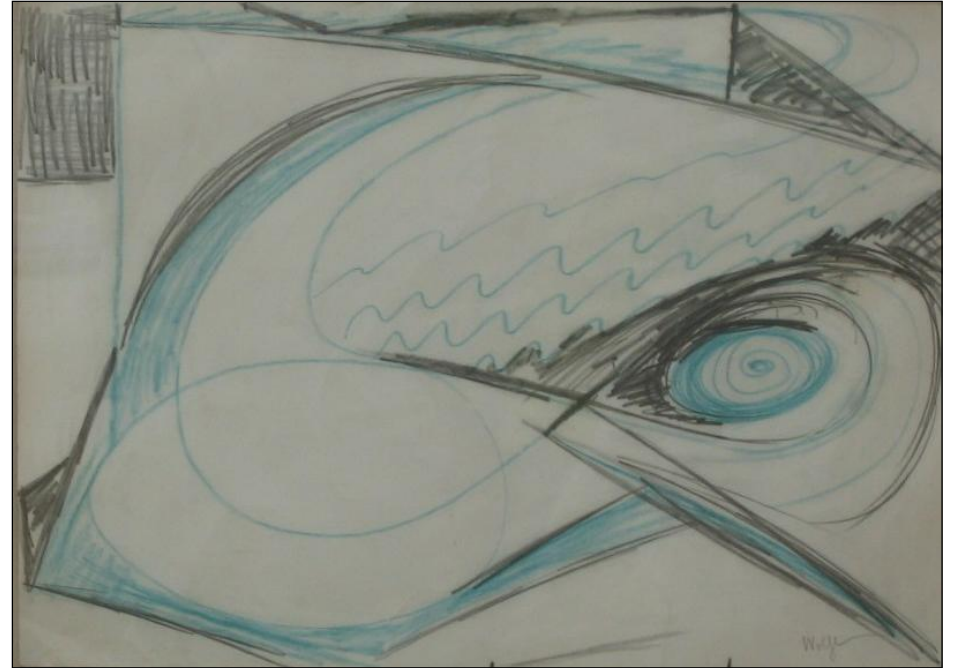

Artist: EDWARD WOLFE

Title: Abstract

Signed

Media: Pen on paper

Size: 44 x 31

Framed

Comments: