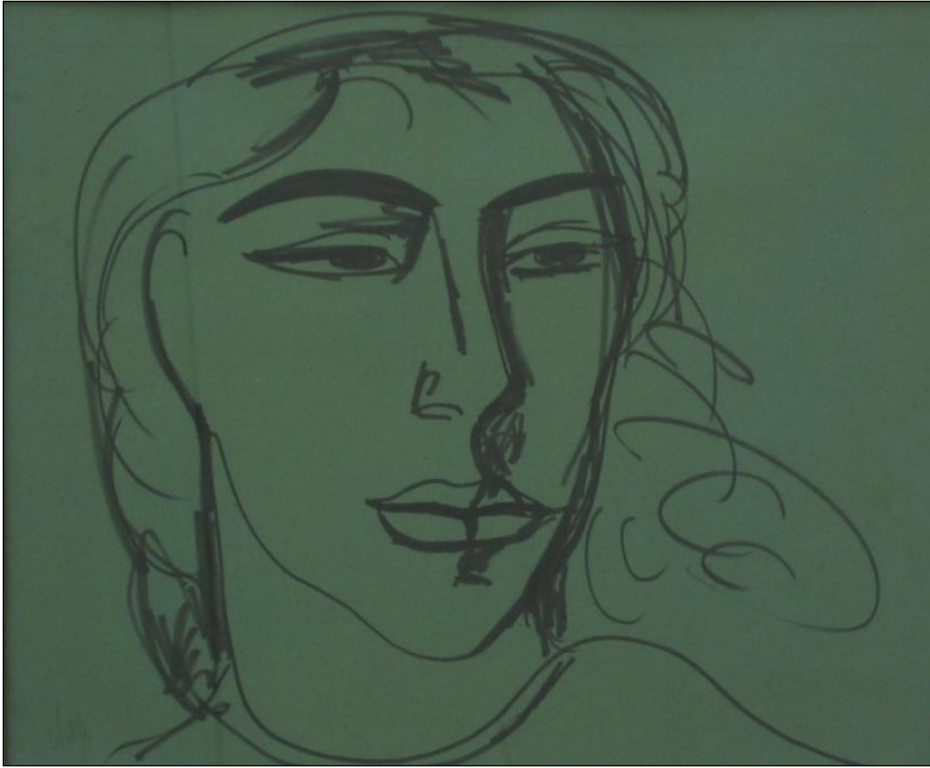

Artist: EDWARD WOLFE

Title: Woman's head

Signed

Media: Pen on green paper

Size: 46 x 38.5

Framed

Comments: