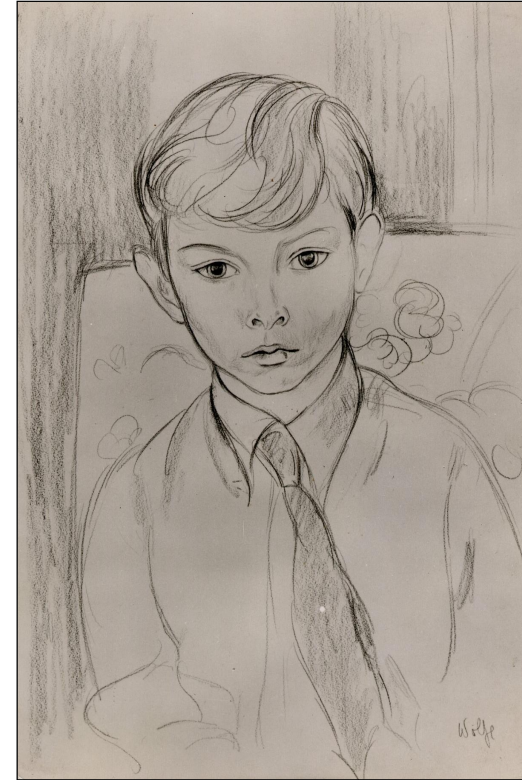

Artist: EDWARD WOLFE

Title: Boy with tie

Signed

Media: Pen and ink

Size: 50 x 75

Framed

Comments: