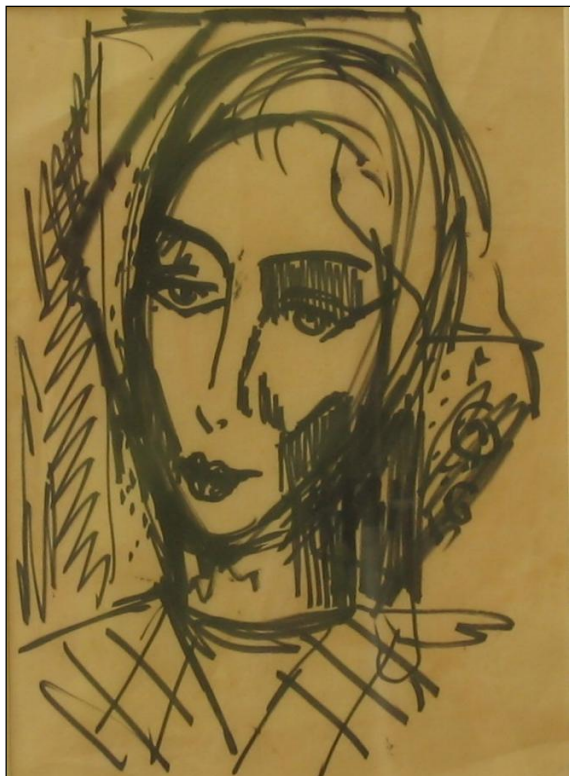

Title: Girl's head

Signed and dated: 1950's

Media: Brown pencil

Size: 20 x 31

Framed

Comments: No glass

Artist: EDWARD WOLFE

Title: Jezabel

Not signed but dated 1920

Media: Felt pen

Size: 17.5 x 25

Framed

Comments:

Artist: EDWARD WOLFE

Title: Dorothy Philips

Signed and dated 1923