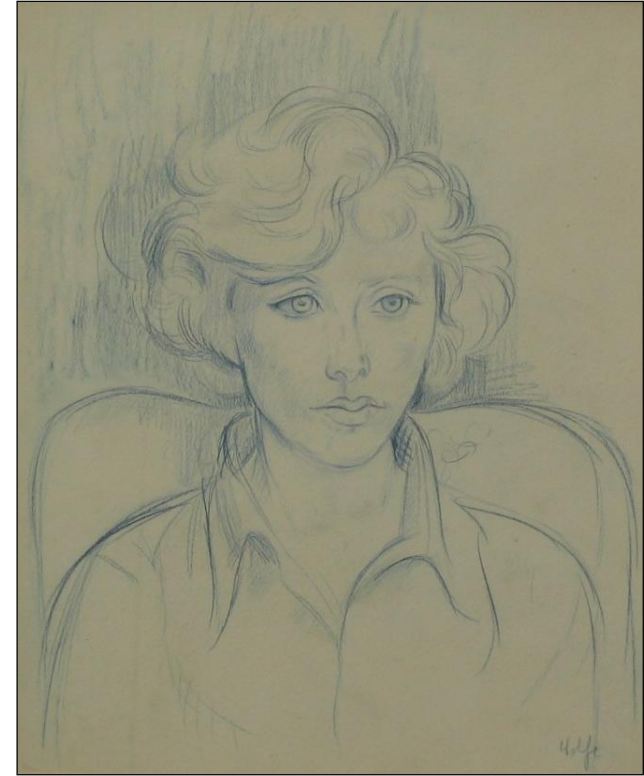

Signed

Media: Pen on green paper

Size: 46 x 38.5

Framed

Comments:

Artist: EDWARD WOLFE

Title: Young woman

Signed and dated circa 1950's