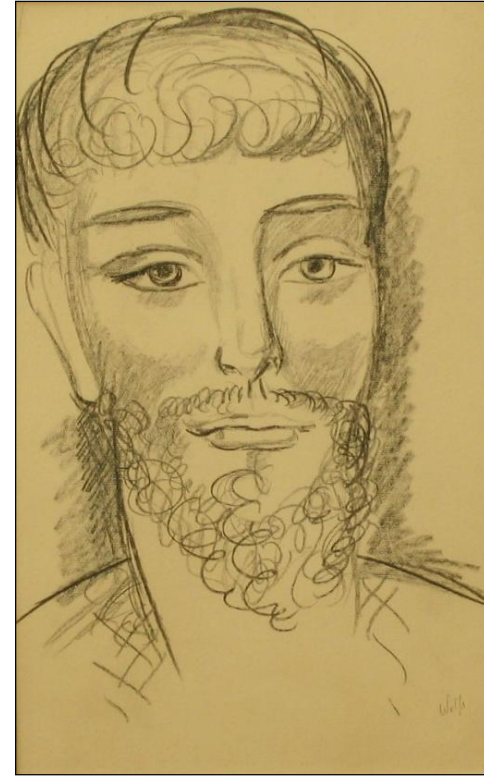

Artist: EDWARD WOLFE

Title: Classical Head

Signed

Media: Charcoal

Size: 28 x 44

Framed

Comments: