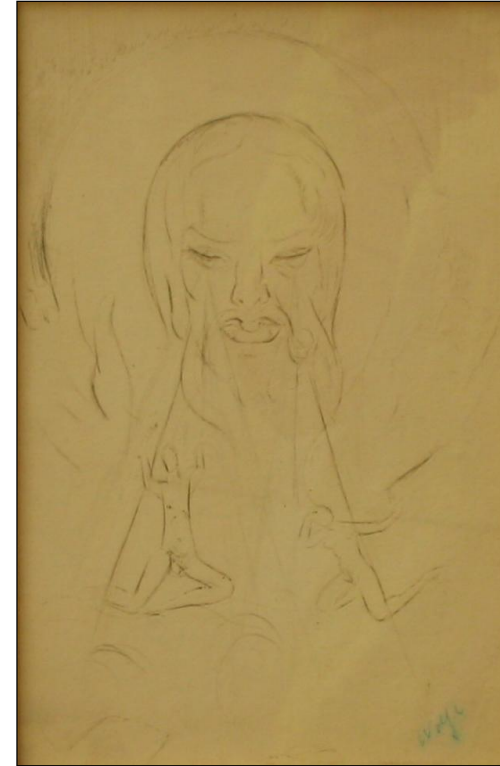

Artist: EDWARD WOLFE

Title: Creation

Signed

Media: Pen & ink

Size: 14 x 23

Framed

Comments: