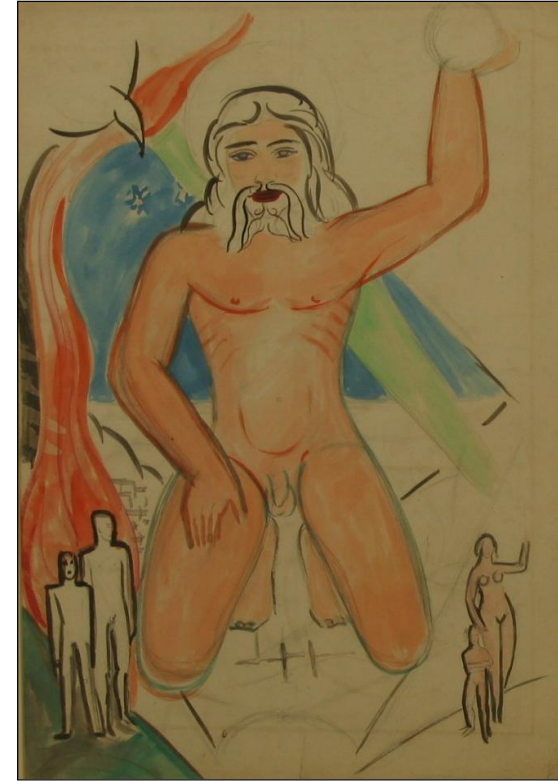

Media: Pen & ink

Size: 32 x 68

Framed

Comments:

Artist: EDWARD WOLFE

Title: Reclining nude

Signed

Media: Pastel

Size: 72 x 53.5

Framed, damaged

Comments:

Artist: EDWARD WOLFE

Title: New age bearded man

Signed and dated 1950's

Media: Watercolour

Size: 46 x 64.5