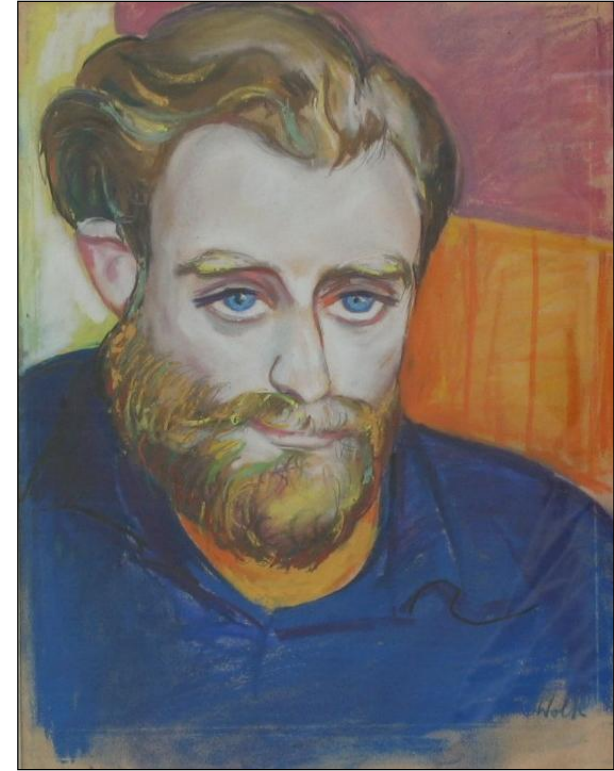

Artist: EDWARD WOLFE

Title: Portrait of JOC

Signed and dated: 1963

Media: conte chalk

Size: 30 x 39

Framed

Comments: