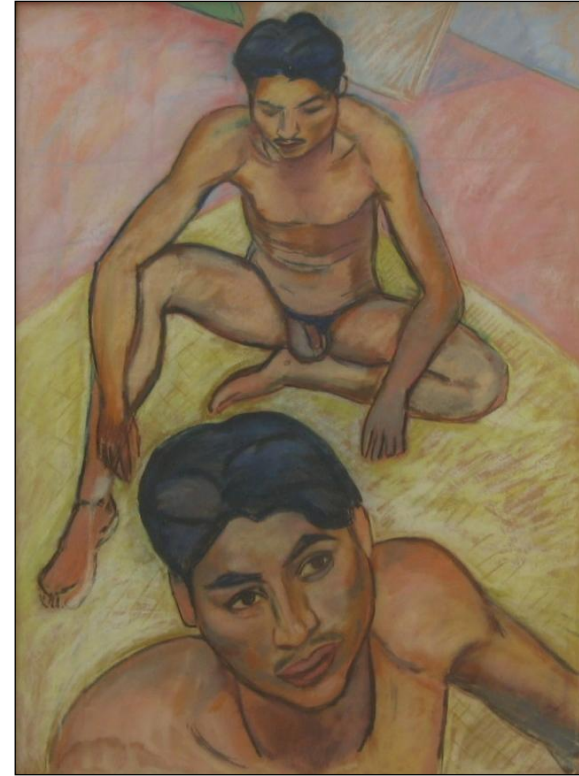

Framed

Comments:

Artist: EDWARD WOLFE

Title: Mina, Tangier

Signed and dated 1930

Media: Pen & ink

Size: 33.5 x 48.5

Framed

Comments:

Artist: EDWARD WOLFE

Title: Two Mexican boys

Signed and dated 1938

Media: Pastel

Size: 60.5 x 82.5

Framed

Comments: