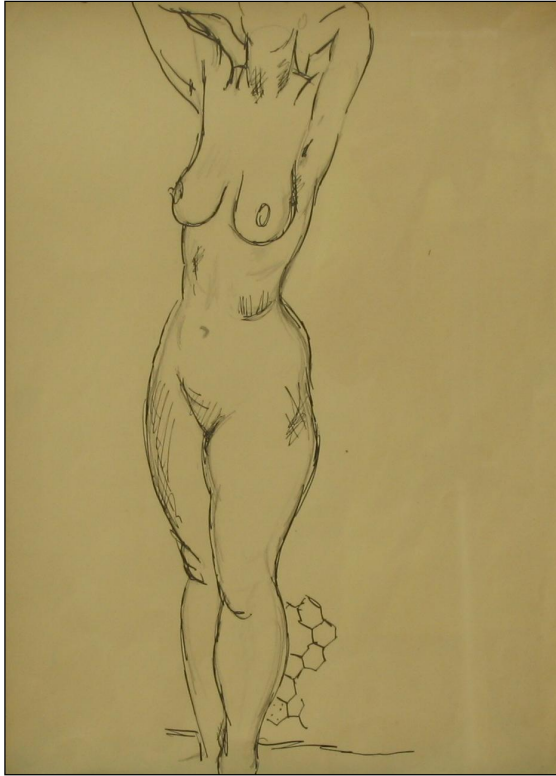

Size: 45.5 x 62

Framed

Comments:

Artist: EDWARD WOLFE

Title: Self portrait

Not signed c1950

Media: Charcoal

Size: 23 x 28

Framed

Comments:

Artist: EDWARD WOLFE

Title: Standing nude

Signed

Media: Pen and pencil

Size: 25 x 35

Framed