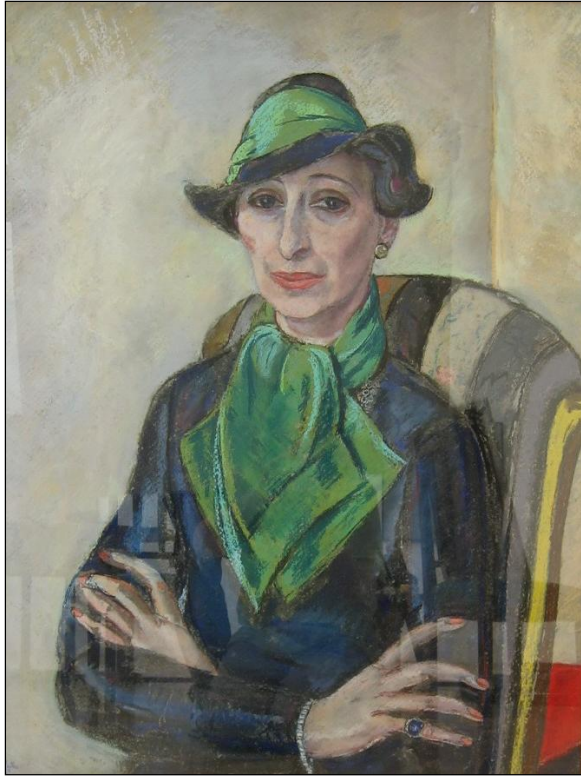

Title: Nude young mexican boy

Signed

Media: Pastel chalk

Size: 54 x 73

Framed

Comments:

Artist: EDWARD WOLFE

Title: Portrait of Adele