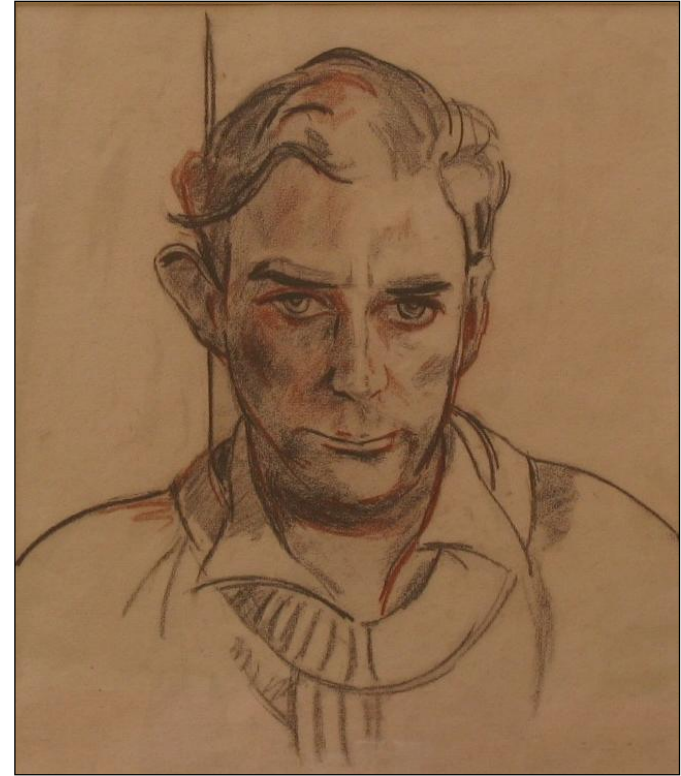

Artist: EDWARD WOLFE

Title: Portrait

Not signed

Media: Conte chalk

Size: 37 x 43

Framed

Comments: