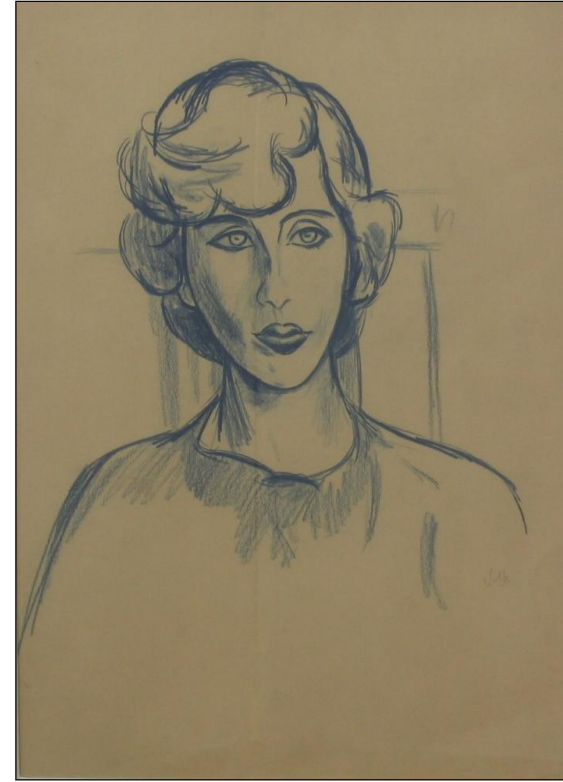

Artist: EDWARD WOLFE

Title: Woman's head

Signed

Media: Blue crayon

Size: 41 x 56.5

Framed

Comments: