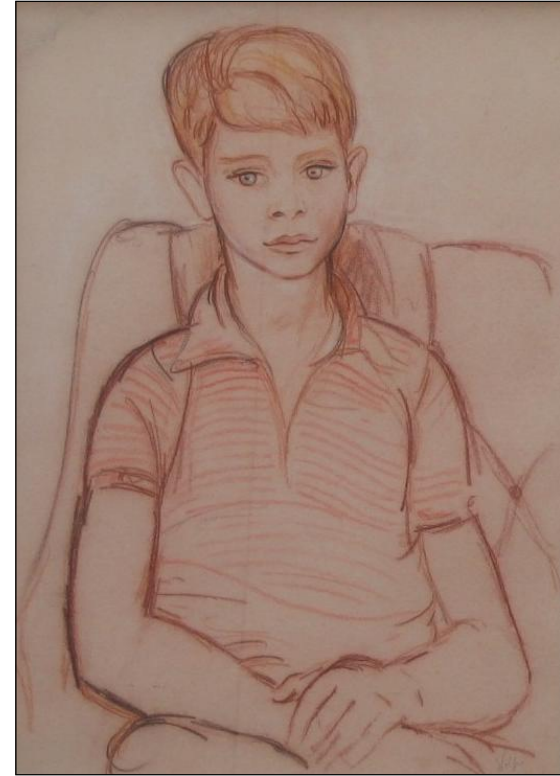

Artist: EDWARD WOLFE

Title: Male nude

Signed

Media: Chalk on paper

Size: 93 x 67.5 y

Framed

Comments:

Artist: EDWARD WOLFE