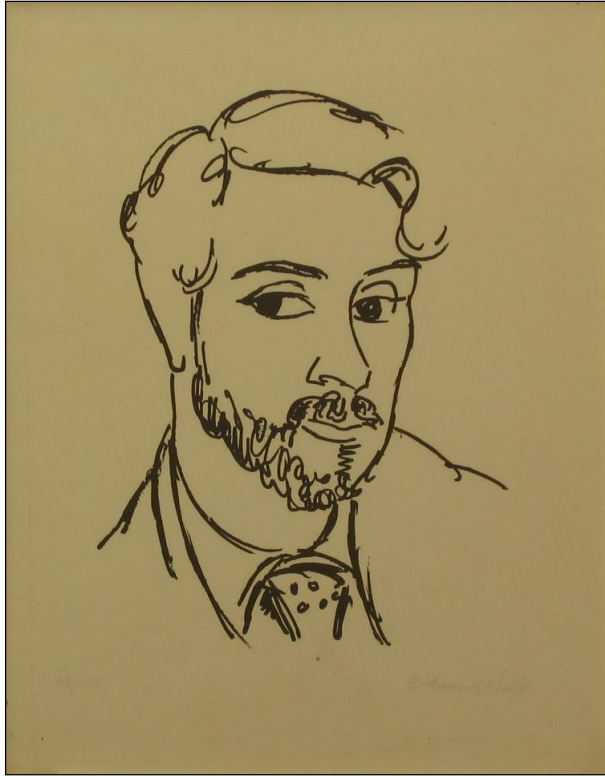

Artist: EDWARD WOLFE

Title: Man's head

Signed

Media: 47 / 53 print

Size: 42 x 53.5

Framed

Comments: