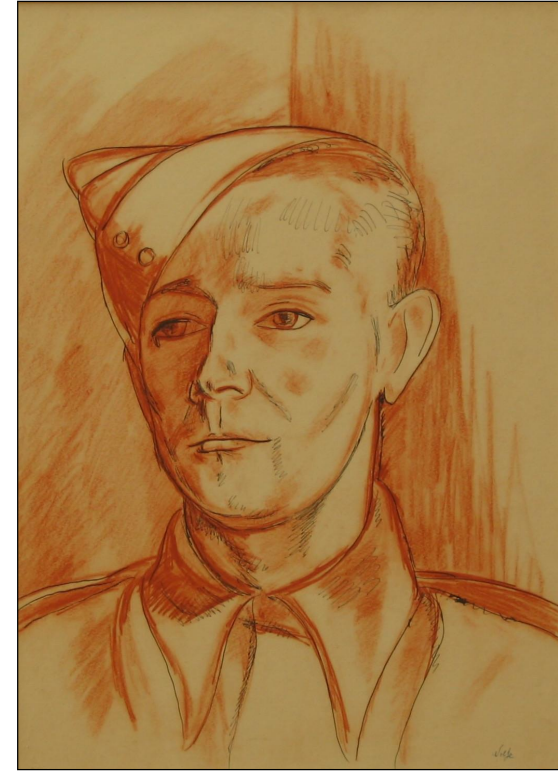

Artist: EDWARD WOLFE

Title: Monument of cross

Signed

Media: Pen and ink

Size: 39 x 30

Framed

Comments: Slipped on mount

Artist: EDWARD WOLFE