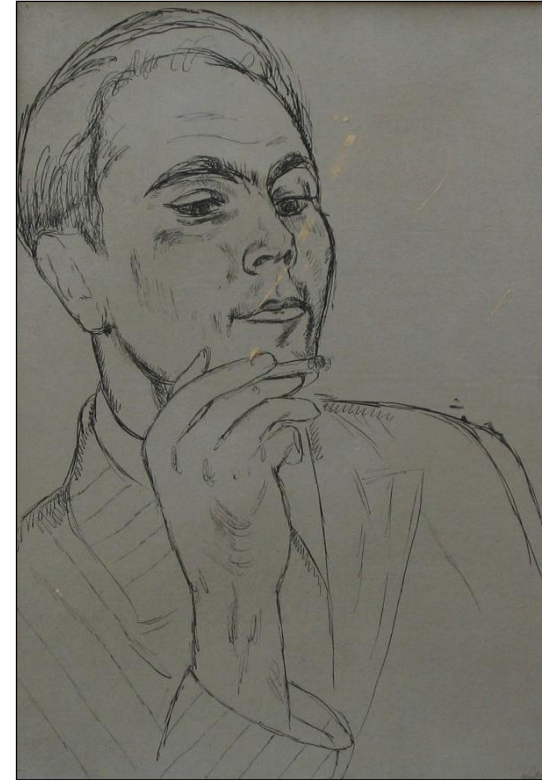

Artist: EDWARD WOLFE

Title: Man with cigarette

Signed and dated 1930

Media: Pen on silver board

Size: 36 x 51

Framed, no glass

Comments: damaged