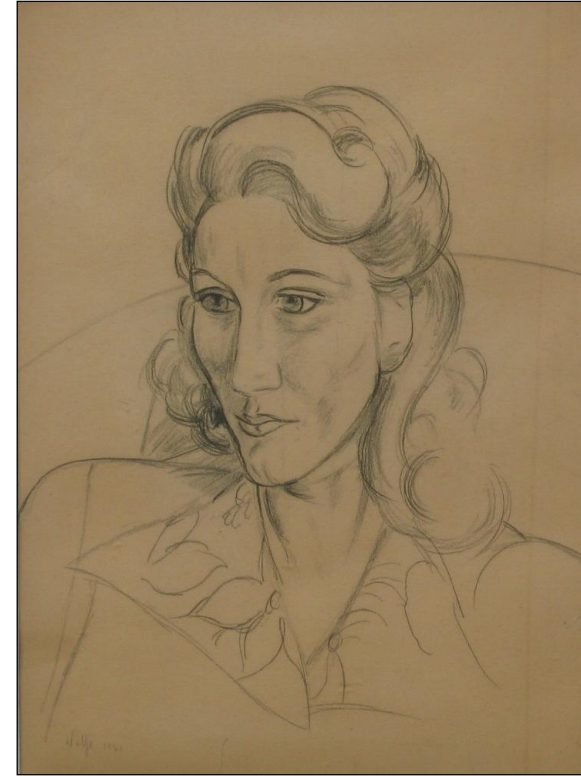

Artist: EDWARD WOLFE

Title: Head of woman

Signed and dated 1941

Media: Black pastel drawing

Size: 43.5 x 57

Framed

Comments: