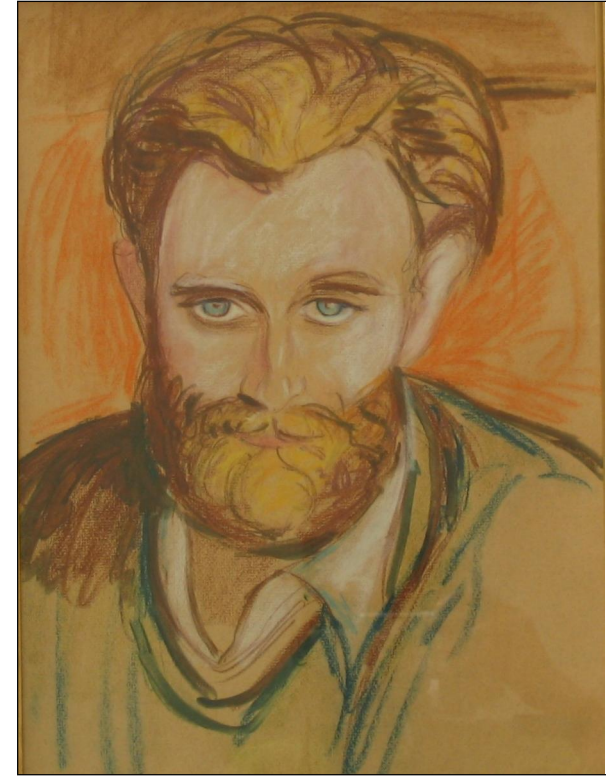

Artist: EDWARD WOLFE

Title: Portrait of Jim O'Connor

Signed

Media: Crayon

Size: 29 x 44

Framed

Comments: