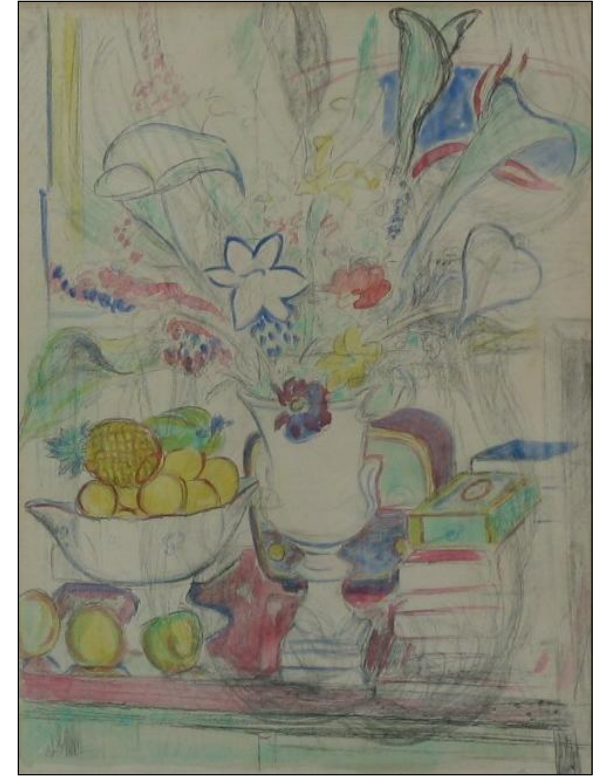

Artist: EDWARD WOLFE

Title: Flower study

Not signed

Media: Watercolour

Size: 30.5 x 40

Framed

Comments: