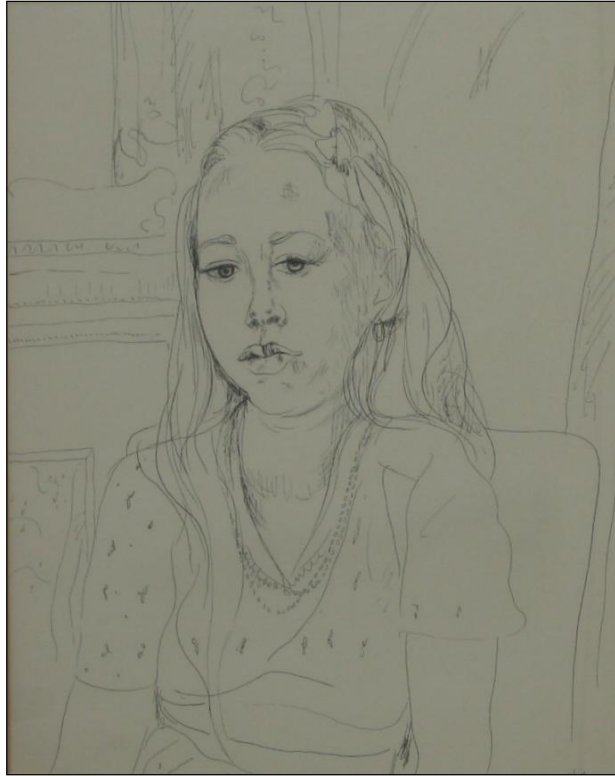

Artist: EDWARD WOLFE

Title: Young girl

Signed

Media: Ink drawing

Size: 38.5 x 46.5

Framed

Comments: