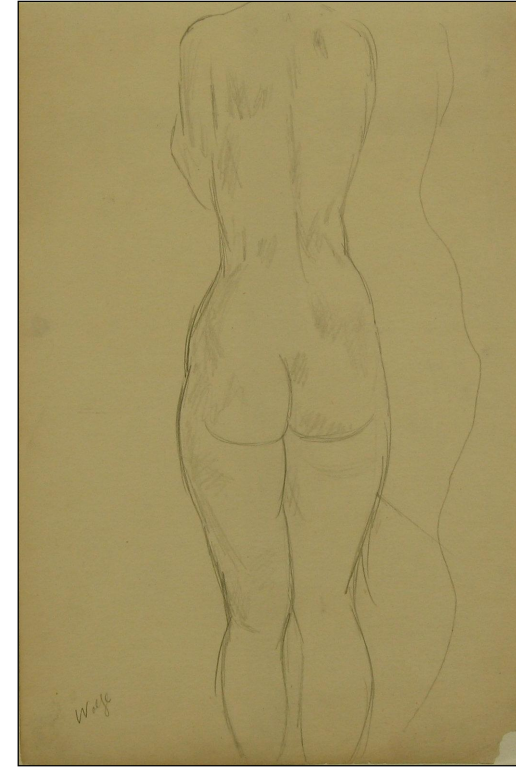

Artist: Edward Wolfe

Title: Female nude

Signed, not dated

Media: Pencil

Size: 25.5 x 38

Fixed on to card mount

Comments: