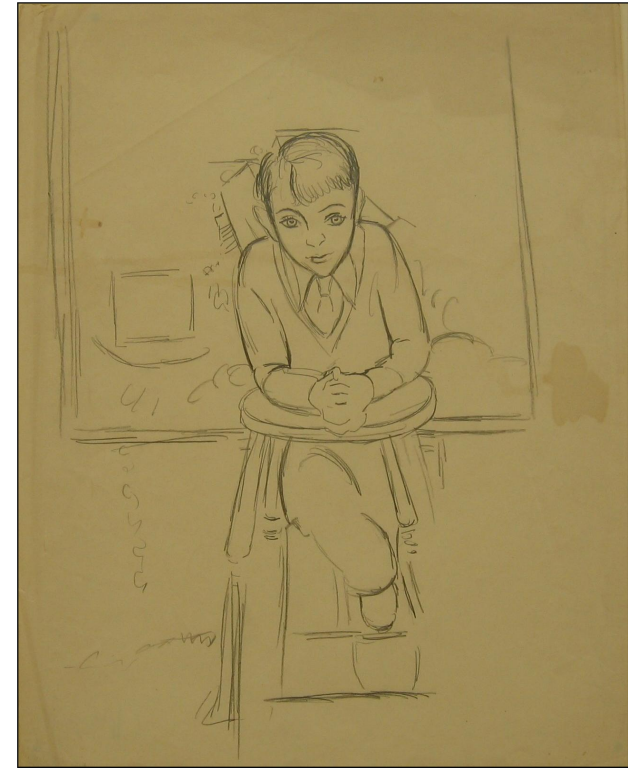

Artist: Edward Wolfe

Title: Rotherhithe looking towards the Tower

Signed, not dated

Media: Pen & ink

Size: 17.5 x 21

Fixed on to card mount

Comments:

Artist: Edward Wolfe

Title: Male nude figure

Signed, not dated

Media: Pen & ink on paper

Size: 30.5 x 45.5

Not mounted or framed

Comments:

Artist: Edward Wolfe

Title: Male nude with glass

Signed, not dated

Media: Pen & ink on paper

Size: 45.5 x 30.5

Not mounted or framed

Comments:

Artist: Edward Wolfe

Title: Study of young boy

Not signed or dated

Media: Pencil on paper

Size: 42 x 53

Not mounted or framed

Comments:

Artist: Edward Wolfe

Title: Christ on the cross

Not signed or dated

Media: Pen & ink on paper