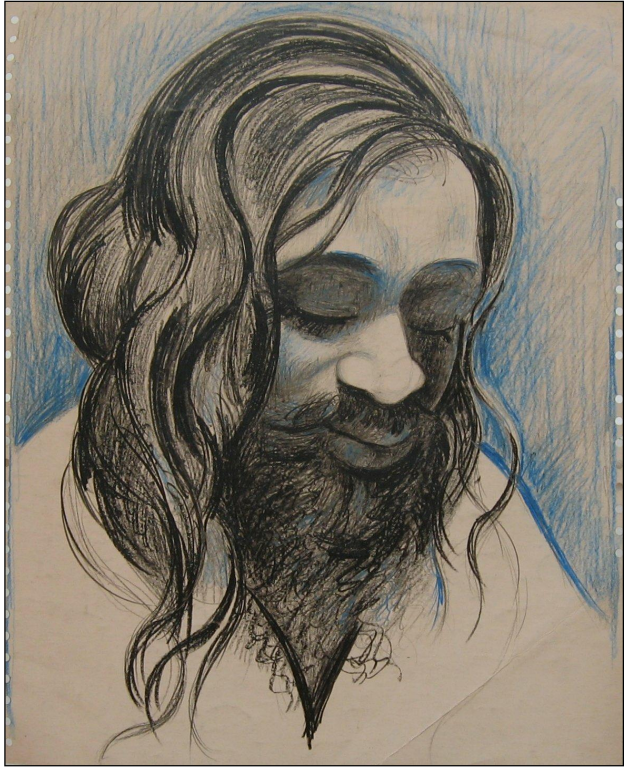

Artist: Edward Wolfe

Title: Rotherhithe looking towards the Tower

Signed, not dated

Media: Pen & ink

Size: 17.5 x 21

Fixed on to card mount

Comments:

Artist: Edward Wolfe

Title: Male nude figure

Signed, not dated

Media: Pen & ink on paper

Size: 30.5 x 45.5

Not mounted or framed

Comments:

Artist: Edward Wolfe

Title: Male nude with glass

Size: 22 x 27

Fixed on to card mount

Comments:

Artist: Edward Wolfe

Title: Christ on the cross at Calvary

Not signed or dated

Media: Pen & ink on paper

Size: 22 x 26.5

Fixed on to card mount

Comments:

Artist: Edward Wolfe

Title: Head of Mahaishi

Not signed, dated 1962

Media: Wax crayon and pencil on paper

Size: 37 x 45

Not mounted or framed