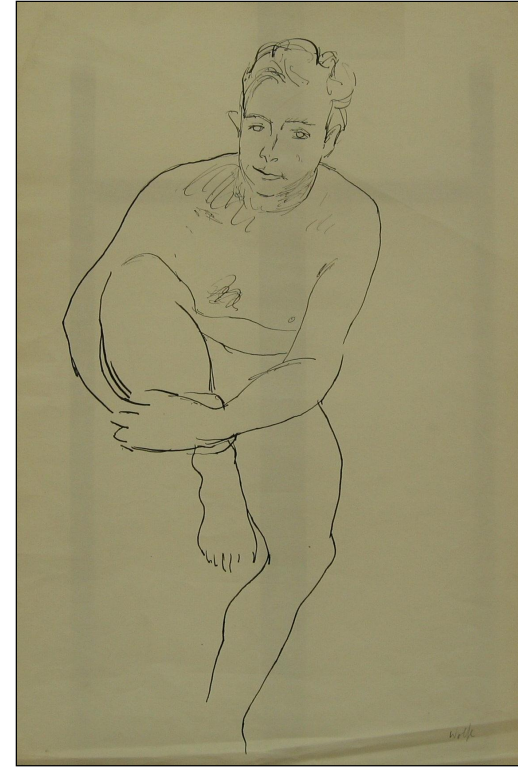

Artist: Edward Wolfe

Title: Rotherhithe looking towards the Tower

Signed, not dated

Media: Pen & ink

Size: 17.5 x 21

Fixed on to card mount

Comments:

Artist: Edward Wolfe

Title: Male nude figure

Signed, not dated

Media: Pen & ink on paper

Size: 30.5 x 45.5

Not mounted or framed

Comments:

Artist: Edward Wolfe

Title: Male nude with glass

Signed, not dated

Media: Pen & ink on paper

Size: 45.5 x 30.5

Not mounted or framed

Comments:

Artist: Edward Wolfe

Title: Study of young boy

Not signed or dated

Media: Pencil on paper

Size: 42 x 53

Not mounted or framed

Comments:

Artist: Edward Wolfe

Title: Christ on the cross

Not signed or dated

Media: Pen & ink on paper