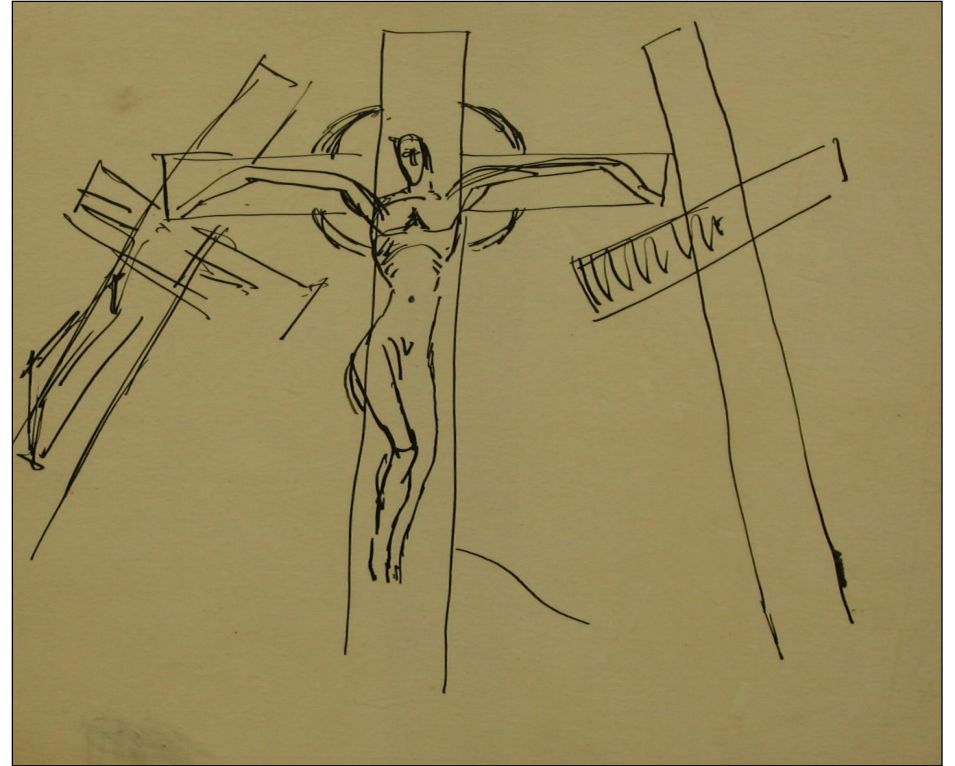

Artist: Edward Wolfe

Title: Rotherhithe looking towards the Tower

Signed, not dated

Media: Pen & ink

Size: 17.5 x 21

Fixed on to card mount

Comments:

Artist: Edward Wolfe

Media: Pencil on paper

Size: 42 x 53

Not mounted or framed

Comments:

Artist: Edward Wolfe

Title: Christ on the cross

Not signed or dated

Media: Pen & ink on paper

Size: 22 x 27

Fixed on to card mount

Comments:

Artist: Edward Wolfe

Title: Christ on the cross at Calvary

Not signed or dated

Media: Pen & ink on paper

Size: 22 x 26.5

Fixed on to card mount

Comments:

Artist: Edward Wolfe

Title: Head of Mahaishi

Not signed, dated 1962

Media: Wax crayon and pencil on paper

Size: 37 x 45

Not mounted or framed