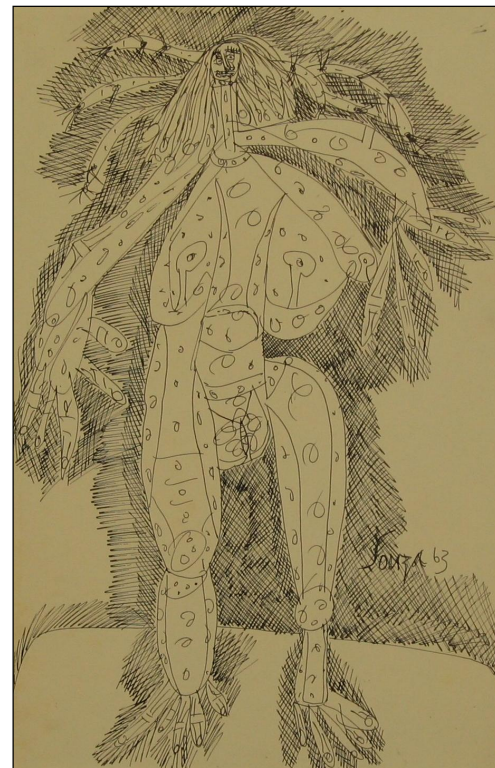

Artist: Francis Newton Souza

Carnal scene 1

Monogrammed, not dated

Media: Pen & ink on paper

Size: 32.5 x 54

Mounted

Comments:

Artist: Francis Newton Souza

Comments: small stains and foxing

Artist: Francis Newton Souza

Head of man

Signed and dated 1952

Media: Pen & ink on paper

Size: 22.5 x 34

Mounted

Comments:

Artist: Francis Newton Souza

Female nude

Signed and dated 1962

Media: Pencil on paper

Size: 23.5 x 34

Mounted

Comments: foxing

Artist: Francis Newton Souza

Mythical figure

Signed and dated 1963

Media: Pen & ink on paper

Size: 27 x 42.5

Mounted

Comments:

Artist: Francis Newton Souza

Mythical figure 2