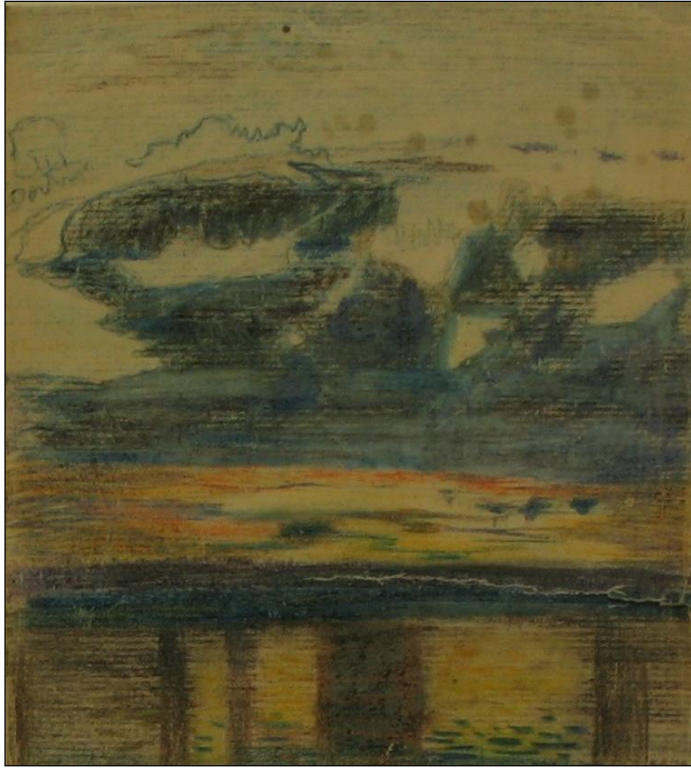

Artist: Amedee Ozenfant 1886 1966

Title: A Nagnai sur Touvre

Signed & dated 1904

Media: Wax crayon

Size: 30.5 x 23

Mounted

Comments:

Artist: Amedee Ozenfant 1886 1966

Title: Blazing sun rising/setting over landscape

Signed & dated 1914

Media: Wax crayon

Size: 32 x 24.5

Mounted

Comments:

Artist: Amedee Ozenfant 1886 1966

Title: La Riviere Kama A Perm

Signed & dated 1908

Media: Wax crayon

Size: 13 x 14.5

Mounted

Comments: slight tear to work

Artist: Amedee Ozenfant 1886 1966

Title: Russie

Signed & dated 1910