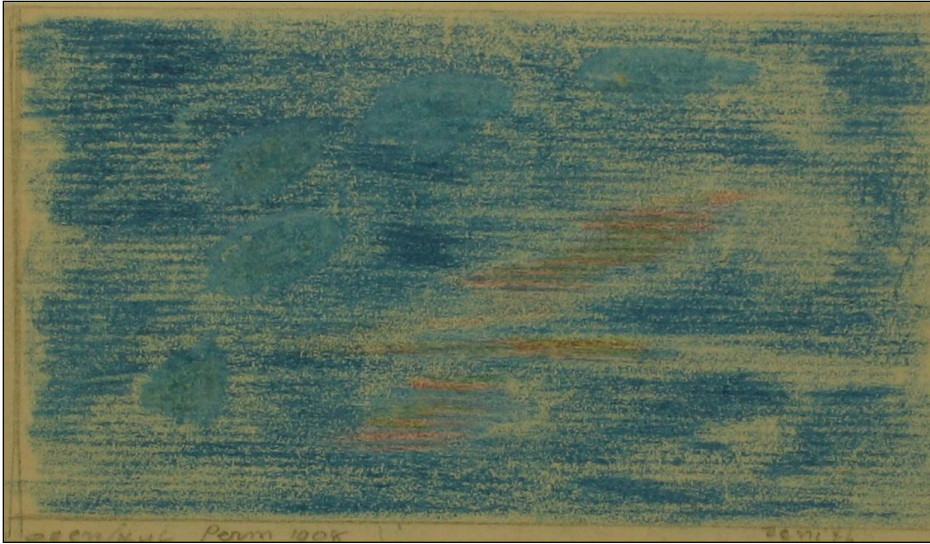

Artist: Amedee Ozenfant 1886 1966

Title: ZENITH PERM

Signed & dated 1908

Media: Wax crayon

Size: 12 x 7

Fixed on to card mount

Comments:

Artist: Amedee Ozenfant 1886 1966